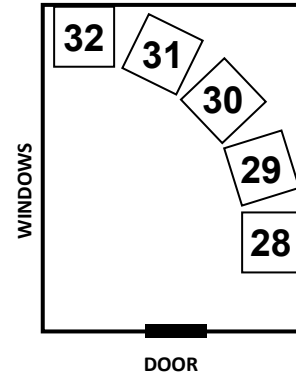

CONVOCAATION HALL

DOOR TO THE OUTSIDE

CONVOCAATION 1

- | | |
|---------------------------------|--|
| 1. American Bedding | 17. Columbia Theological Seminary |
| 2. UltraCamp | 18. Bed Bug Heat Doctor/PrevSol |
| 3. CORD/Entegra | 19. Diamond Brand Gear |
| 4. General Mills | 20. Outfit Your Logo |
| 5. Morrow Insurance Agency | 21. Center for Youth Ministry Training |
| 6. Louisville Seminary | 22. Register Graphics |
| 7. Progressive Graphics | 23. Somnum by Lippert |
| 8. Young Adult Volunteers | 24. Campwise |
| 9. Domokur Architects | 25. The FundCoach |
| 10. GSB Fundraising | 26. Stickersandmore.com |
| 11. Trinity/HPSI | 27. Megasys Hospitality Solutions |
| 12. The Insurance Board | 28. More Light Presbyterians |
| 13. Run River Enterprises | 29. Board of Pensions |
| 14. Presbyterian Foundation | 30. Texas Presbyterian Foundation |
| 15. Union Presbyterian Seminary | 31. Centering the Sacred |
| 16. Jess Crate Furniture | 32. Presbyterian Investment and Loan Program |