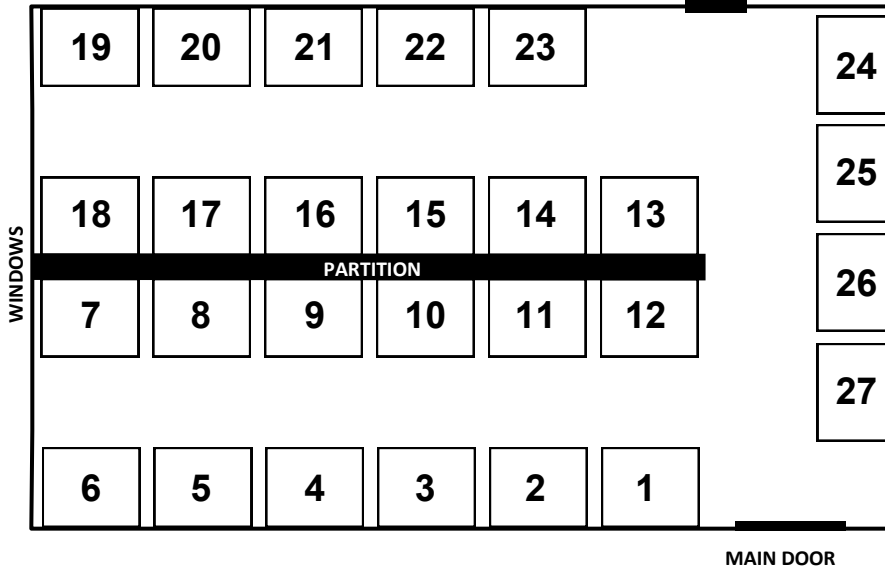

CONVOCAATION HALL

DOOR TO THE OUTSIDE

CONVOCAATION 1

- | | |
|---------------------------------|--|
| 1. American Bedding | 17. Columbia Theological Seminary |
| 2. UltraCamp | 18. Bed Bug Heat Doctor/PrevSol |
| 3. CORD/Entegra | 19. Diamond Brand Gear |
| 4. General Mills | 20. Outfit Your Logo |
| 5. Morrow Insurance Agency | 21. Center for Youth Ministry Training |
| 6. Louisville Seminary | 22. Register Graphics |
| 7. Progressive Graphics | 23. Somnum by Lippert |
| 8. Young Adult Volunteers | 24. Campwise |
| 9. Domokur Architects | 25. The FundCoach |
| 10. GSB Fundraising | 26. Stickersandmore.com |
| 11. Trinity/HPSI | 27. Megasys Hospitality Solutions |
| 12. The Insurance Board | 28. More Light Presbyterians |
| 13. Run River Enterprises | 29. Board of Pensions |
| 14. Presbyterian Foundation | 30. Texas Presbyterian Foundation |
| 15. Union Presbyterian Seminary | 31. Centering the Sacred |
| 16. Jess Crate Furniture | 32. Presbyterian Investment and Loan Program |