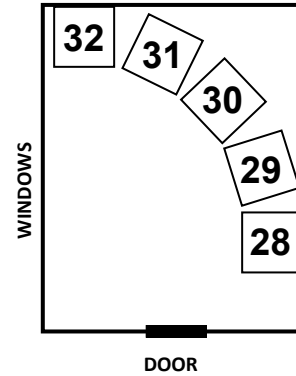

CONVOCATION HALL

DOOR TO THE OUTSIDE

CONVOCATION 1

1. American Bedding
2. UltraCamp
3. CORD/Entegra
4. Youth Mission Co
5. Morrow Insurance Agency
6. Louisville Seminary
7. Progressive Graphics
8. Young Adult Volunteers
9. Domokur Architects
10. GSB Fundraising
11. Trinity/HPSI
12. The Insurance Board
13. Run River Enterprises
14. Presbyterian Foundation
15. Union Presbyterian Seminary
16. Jess Crate Furniture
17. Columbia Theological Seminary
18. Bed Bug Heat Doctor/PrevSol
19. Diamond Brand Gear
20. Outfit Your Logo
21. Center for Youth Ministry Training
22. Register Graphics
23. Somnum by Lippert
24. Campwise
25. The FundCoach
26. Stickersandmore.com
27. Megasys Hospitality Solutions
28. InsideOut Summer Camp Curriculum
29. Board of Pensions
30. Texas Presbyterian Foundation
31. Centering the Sacred
32. Presbyterian Investment and Loan Program