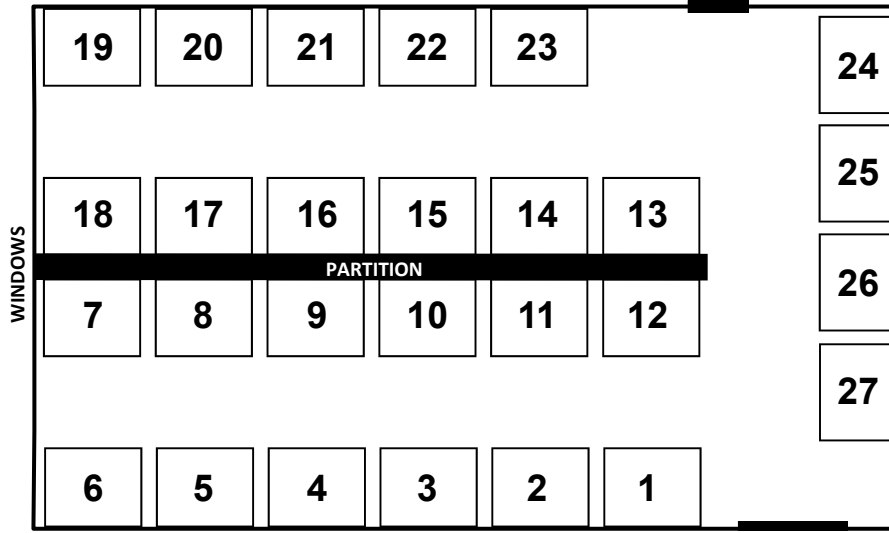

CONVOCATION HALL

DOOR TO THE OUTSIDE

CONVOCATION 1

1. American Bedding
2. UltraCamp
3. CORD/Entegra
4. Youth Mission Co
5. Morrow Insurance Agency
6. Louisville Seminary
7. Progressive Graphics
8. Young Adult Volunteers
9. Domokur Architects
10. GSB Fundraising
11. Trinity/HPSI
12. The Insurance Board
13. Run River Enterprises
14. Presbyterian Foundation
15. Union Presbyterian Seminary
16. Jess Crate Furniture
17. Columbia Theological Seminary
18. Bed Bug Heat Doctor/PrevSol
19. Diamond Brand Gear
20. Outfit Your Logo
21. Center for Youth Ministry Training
22. Register Graphics
23. Somnum by Lippert
24. Campwise
25. The FundCoach
26. Stickersandmore.com
27. Megasys Hospitality Solutions
28. InsideOut Summer Camp Curriculum
29. Board of Pensions
30. Texas Presbyterian Foundation
31. Centering the Sacred
32. Presbyterian Investment and Loan Program